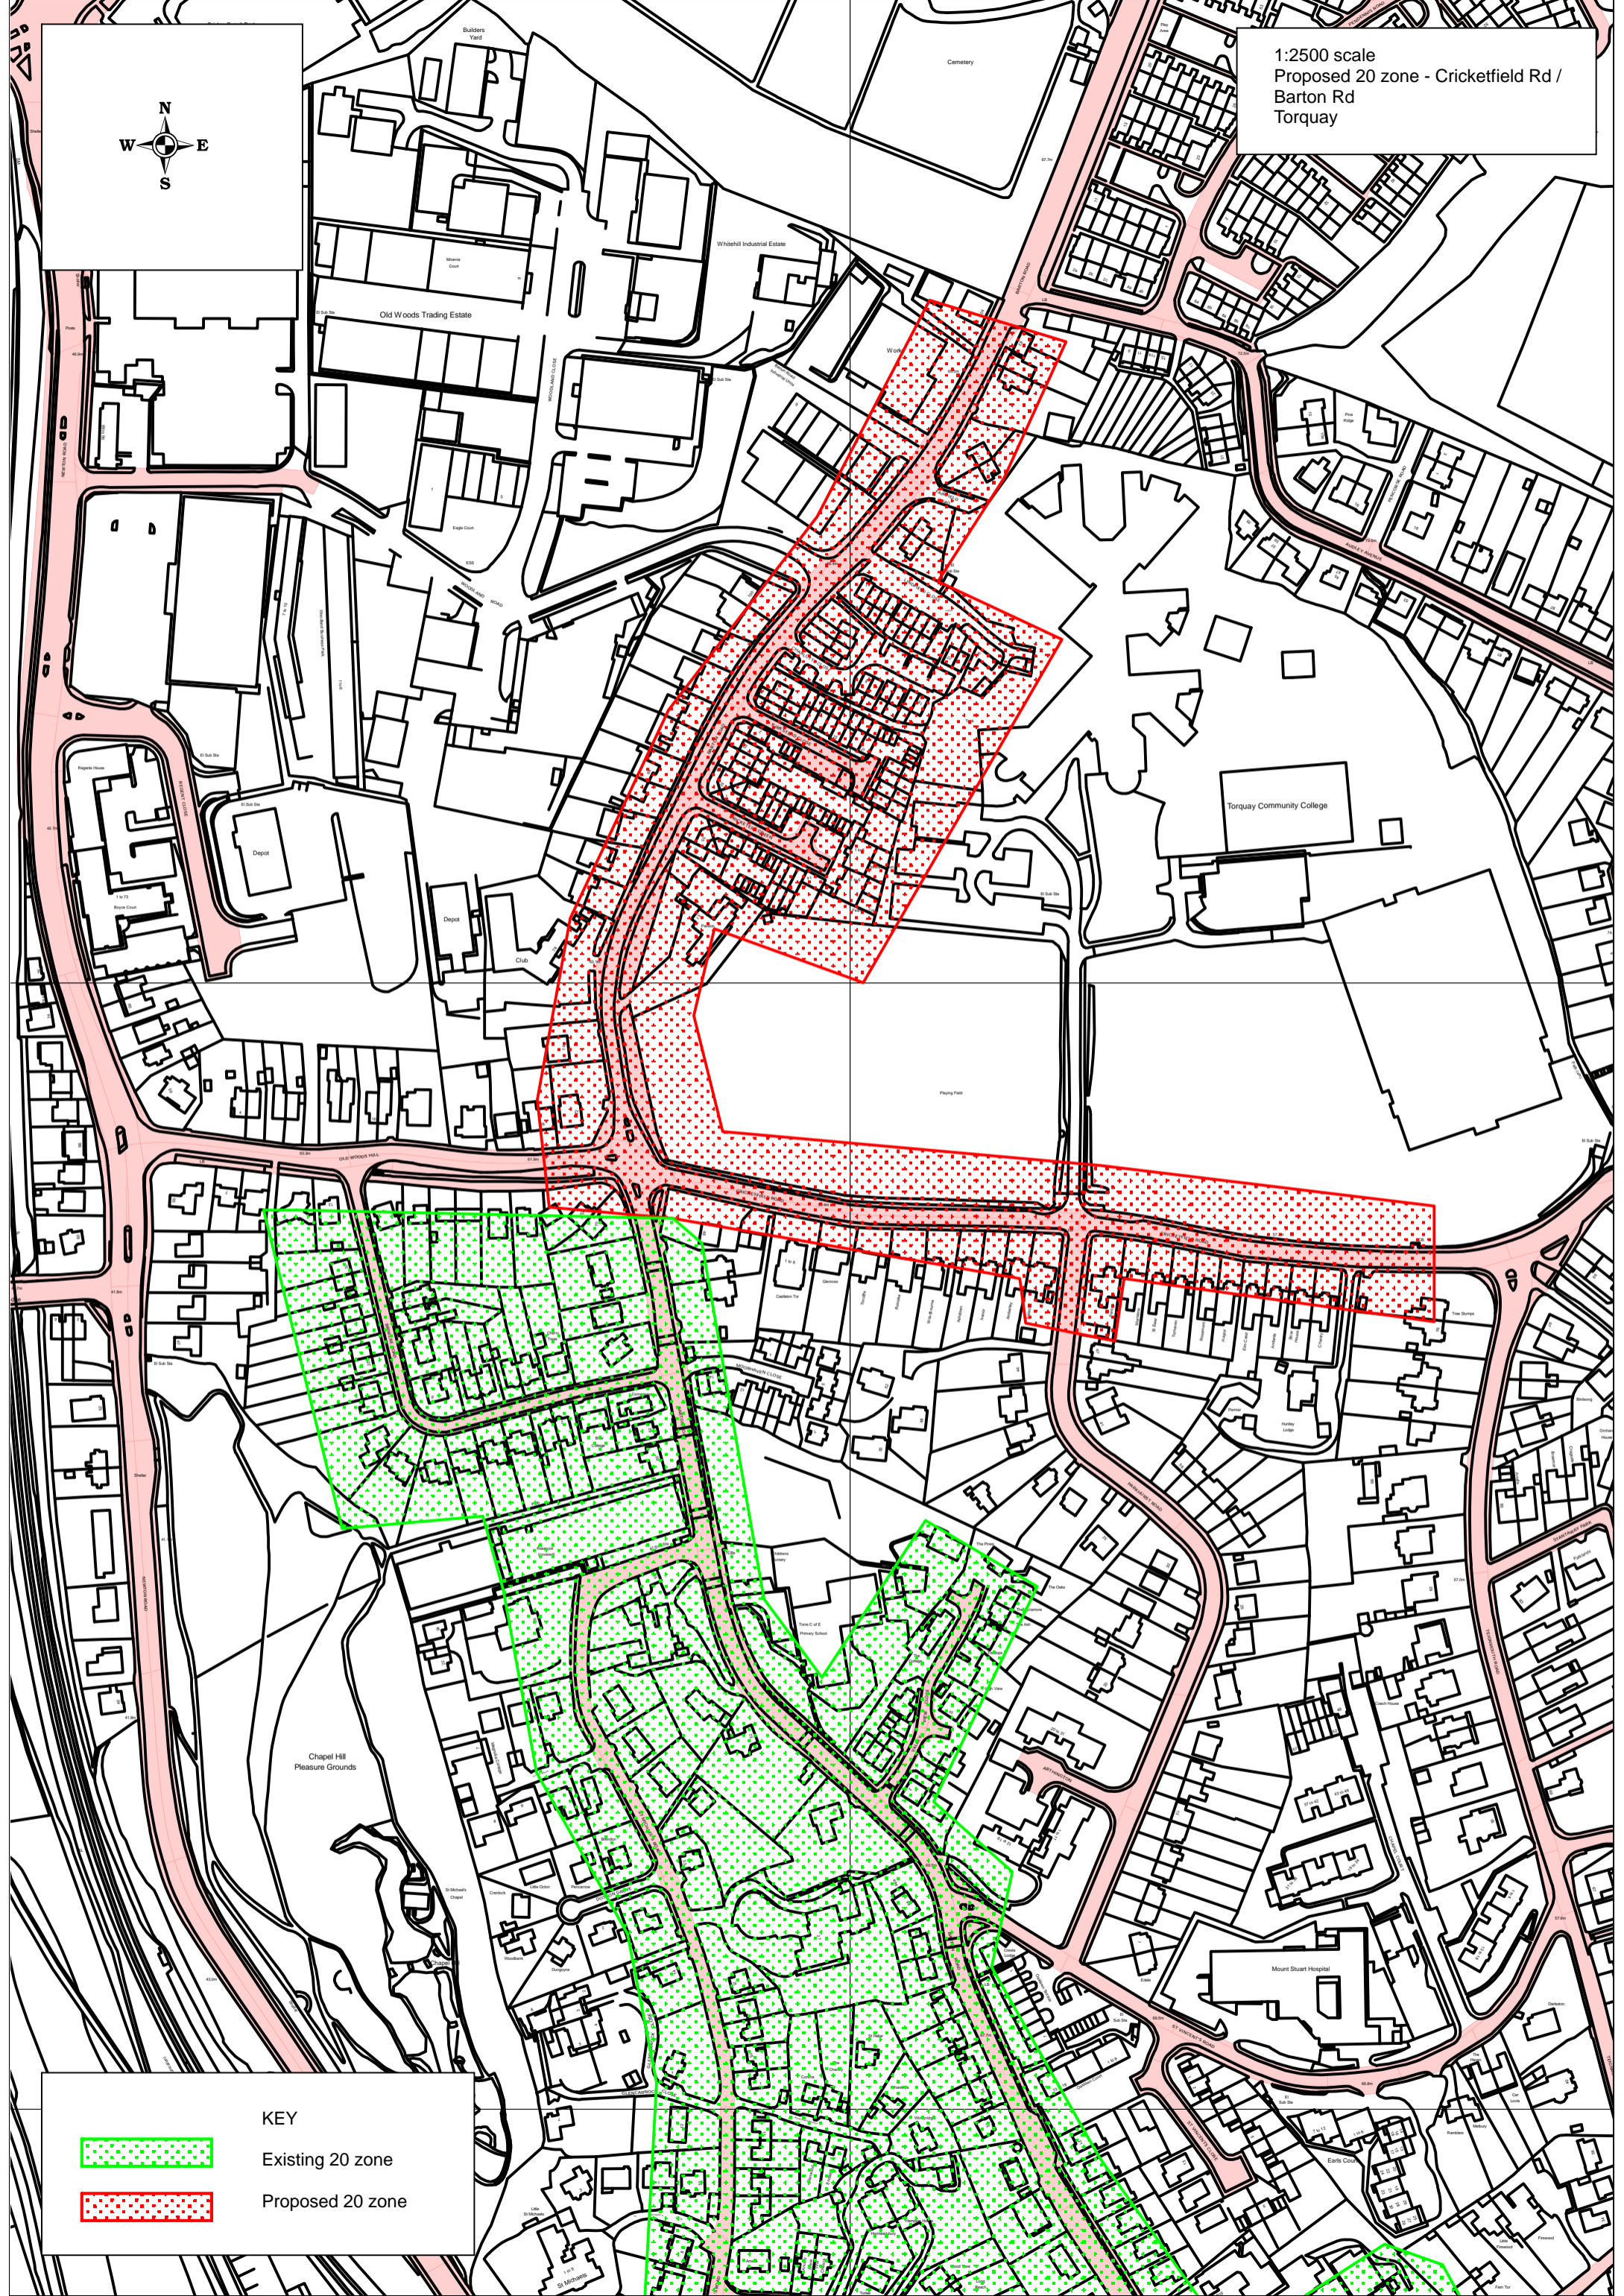

1:2500 scale  
Proposed 20 zone - Cricketfield Rd /  
Barton Rd  
Torquay

KEY

Existing 20 zone

Proposed 20 zone